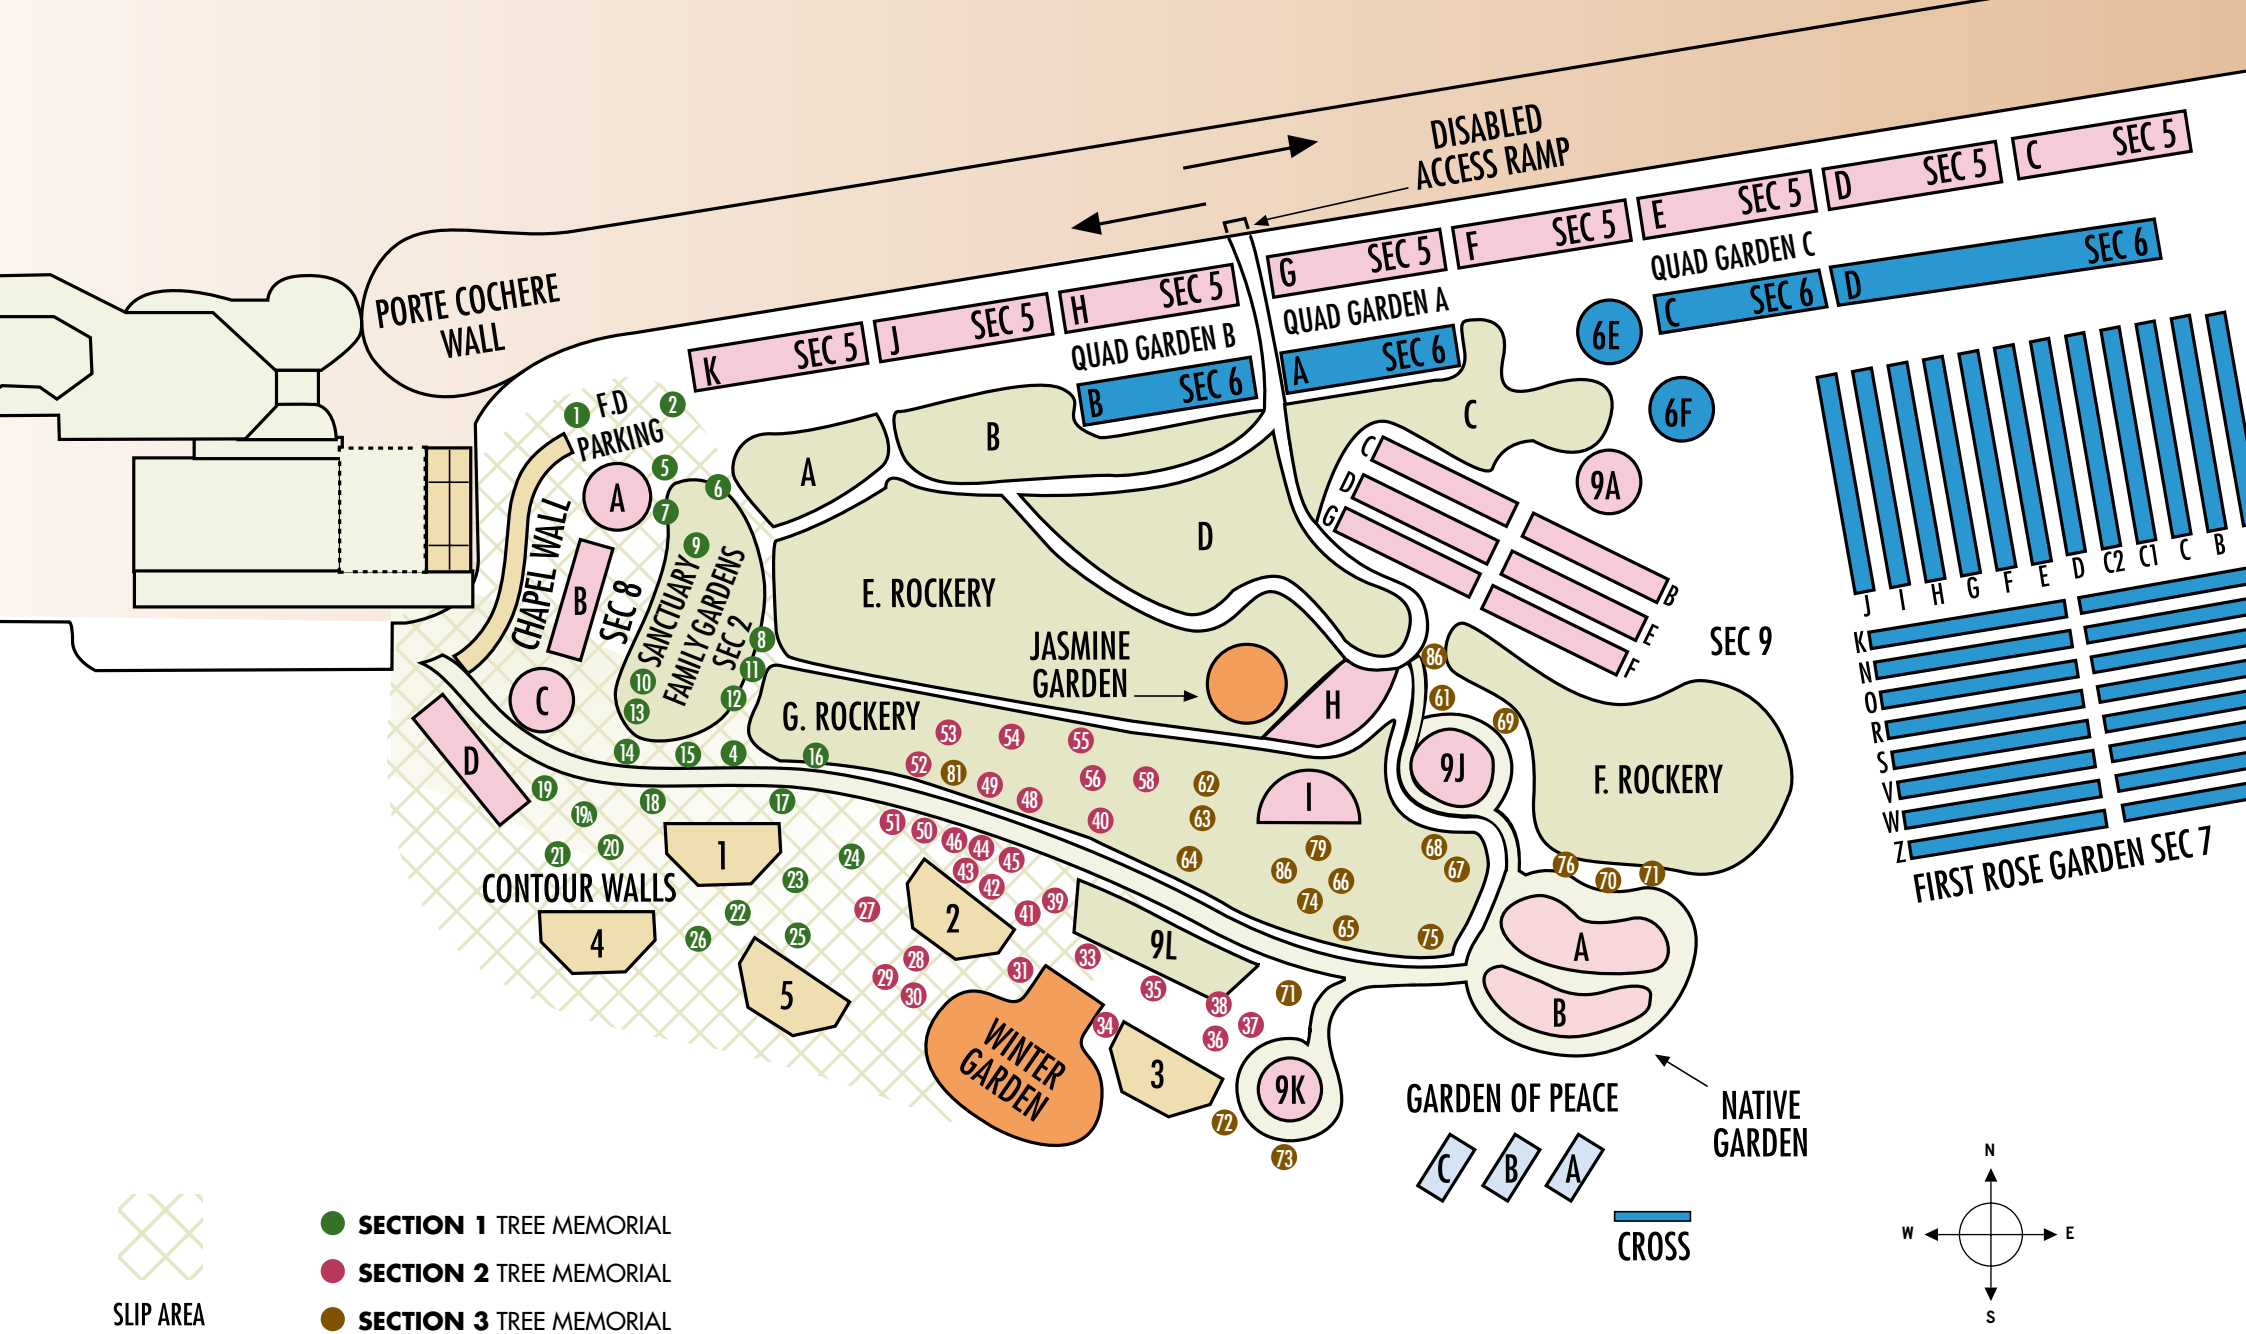

SLIP AREA

CROSS

Wollongong Memorial Gardens - Tree Memorial Section